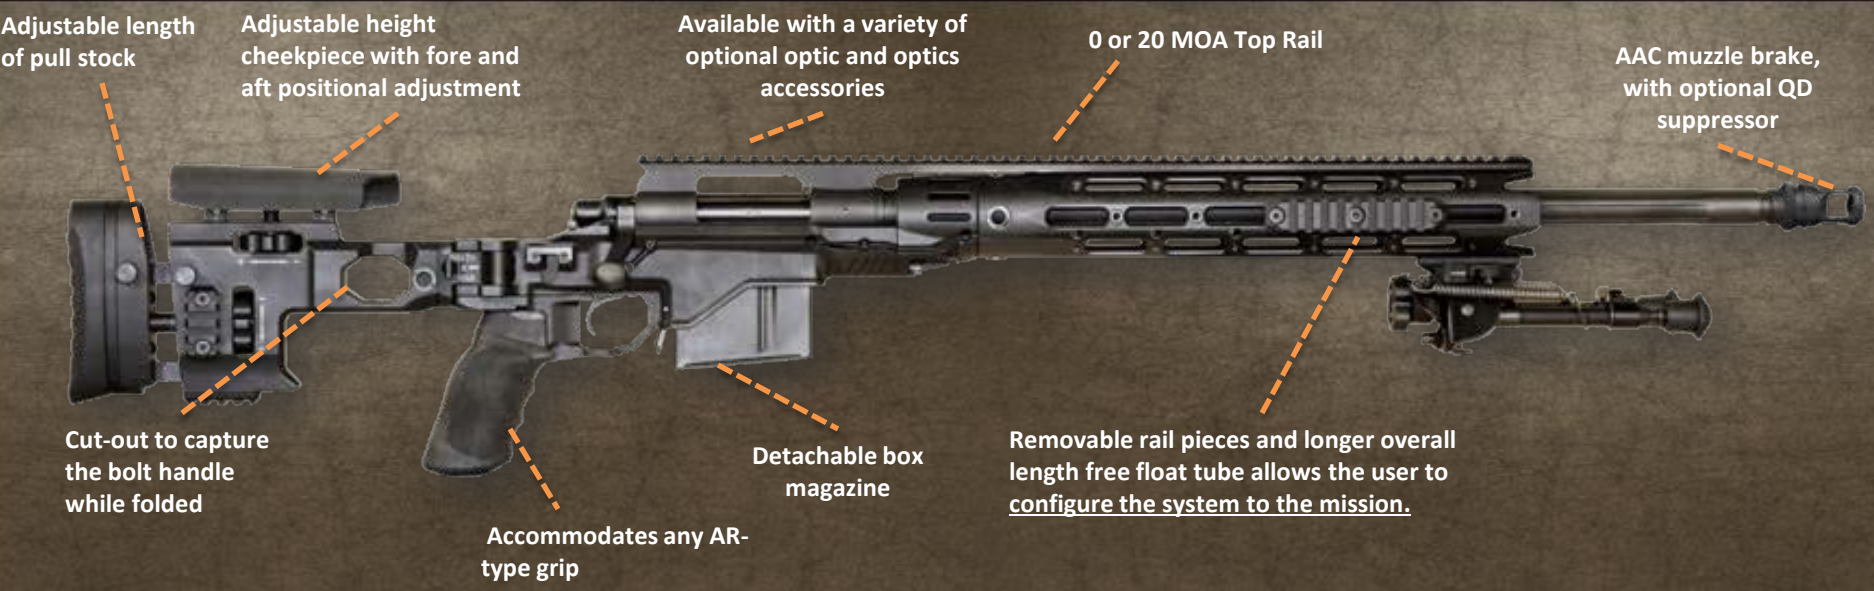

# REMINGTON 700 ESR-1

The Remington 700 Enhanced Sniper Rifle (ESR-1) represents the latest evolution of the world's most trusted precision rifle platform – the Remington Model 700.

The 700 ESR-1 features the new Remington Arms Chassis System (RACS) with a folding stock that allows for adjustment of the length of pull and cheek height and captures the bolt handle when folded. This allows the operator to configure his weapon to his personal physical requirements and transport the system more easily. The 700 ESR-1 can be tailored to meet any requirement as a base rifle, or as part of a combat-ready sniper weapon system including a variety of top-tier optics, Advanced Armament suppressor, bipod, deployment kit, and hard-side case with nested drag bag. Available in a short action configuration chambered in .308 Win (7.62x51mm NATO), the Remington 700 ESR-1 offers a solution for the professional shooter.

Remington's innovative free-float tubular handguard features a one piece 0 or 20 MOA Monolithic rail, and removable 2" and 4" rail sections

Barrel	Overall Length	Weight	LOP	Cheek Adj.	Fire Control	Max Effective Range
24" Hammer-Forged	44.5" – Buttstock Extended	12.1 # Base Rifle	Adjustable 12.4" – 14.4"	1.75"	X-MarkPro <u>Optional</u> M24 40X	800-1200m, Caliber Dependant